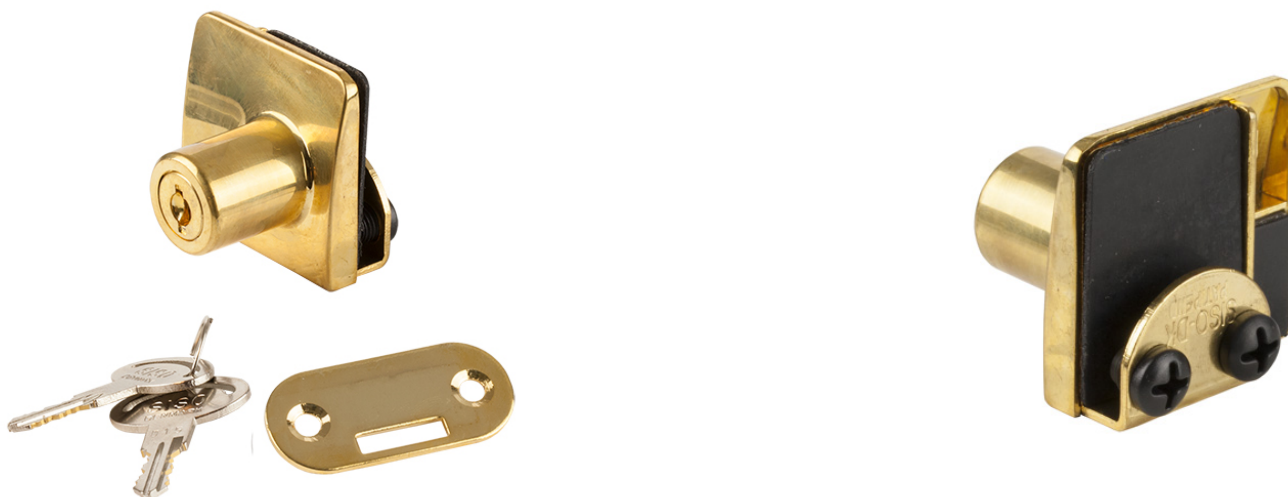

PRODUCT SHEET

Description:

Glass Door Lock "Square", F/Double Doors, Gold Pl, W/SISO Metal Keys, W/2 ABS Screws W/PVC Tip, 1 Gold Pl. Flat, Oval Metal Striking Plate, F/Glass Thickness 4-5mm

Item number:

14.09.558-0

Units	Box	Carton	HS Code	Barcode
Pcs.	12	240	8301300000	
				5704866049351

SISO A/S
Mileparken 11
DK-2740 Skovlunde
Denmark
VAT: DK 24786013

Phone +45 45 830 900
www.siso.dk
siso@siso.dk

Danske Bank
Nytorv Branch
Copenhagen
SWIFT: DABADKKK

Account no.
4180 3112 112936
IBAN Account
DK7230003112112936